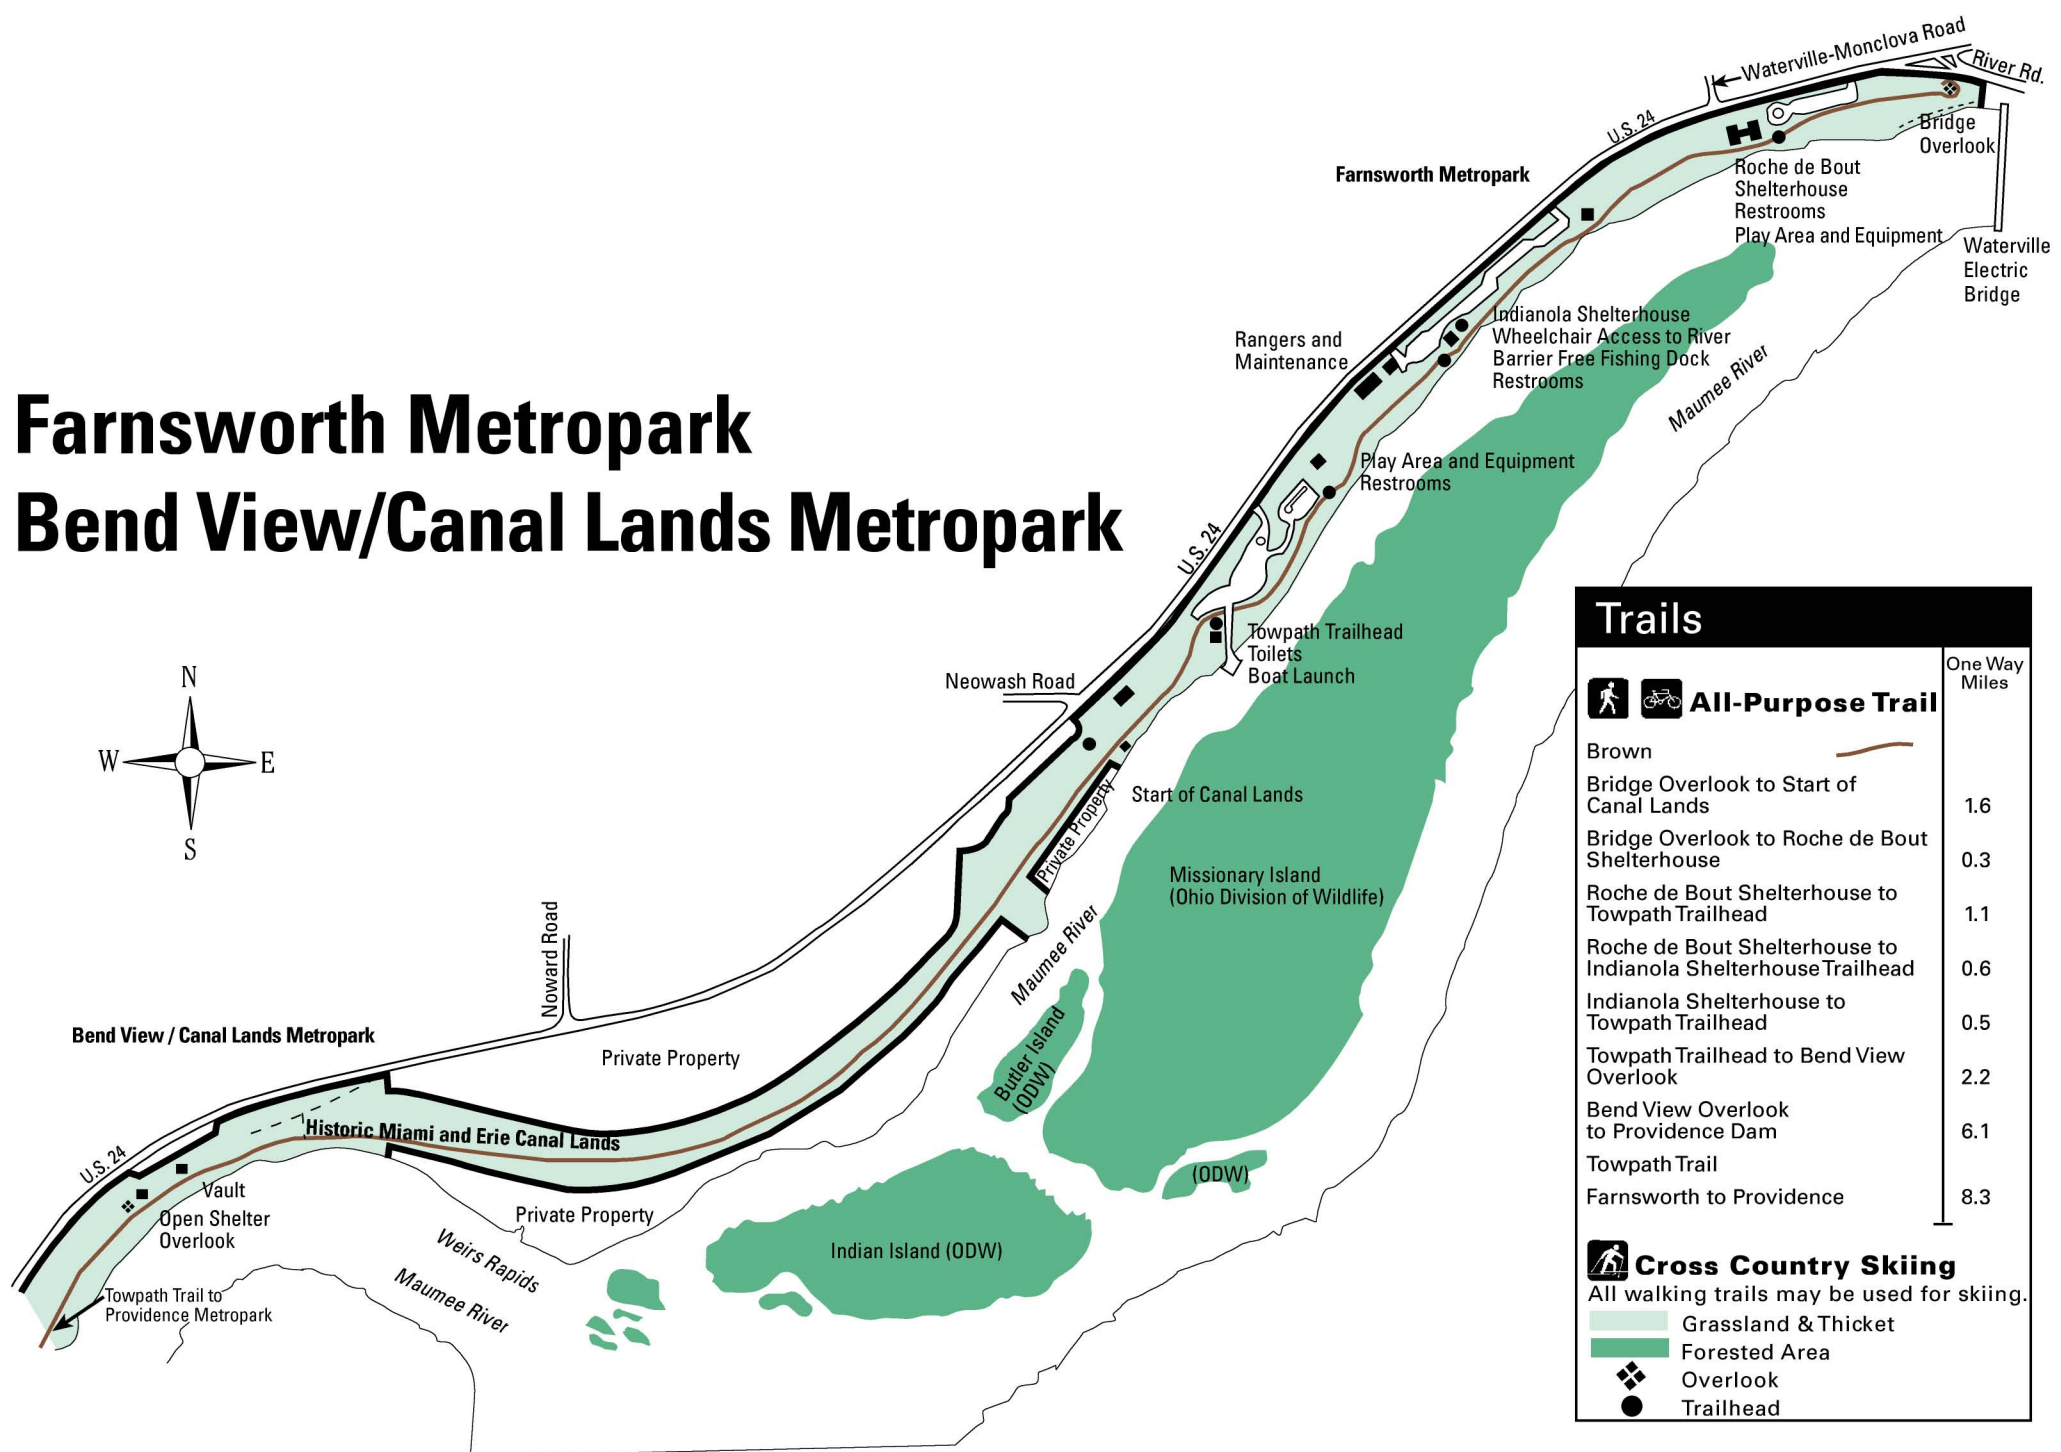

Farnsworth Metropark Bend View/Canal Lands Metropark

Trails		One Way Miles
	All-Purpose Trail	
Brown		
Bridge Overlook to Start of Canal Lands		1.6
Bridge Overlook to Roche de Bout Shelterhouse		0.3
Roche de Bout Shelterhouse to Towpath Trailhead		1.1
Roche de Bout Shelterhouse to Indianola Shelterhouse Trailhead		0.6
Indianola Shelterhouse to Towpath Trailhead		0.5
Towpath Trailhead to Bend View Overlook		2.2
Bend View Overlook to Providence Dam		6.1
Towpath Trail		
Farnsworth to Providence		8.3
	Cross Country Skiing	
All walking trails may be used for skiing.		
	Grassland & Thicket	
	Forested Area	
	Overlook	
	Trailhead	