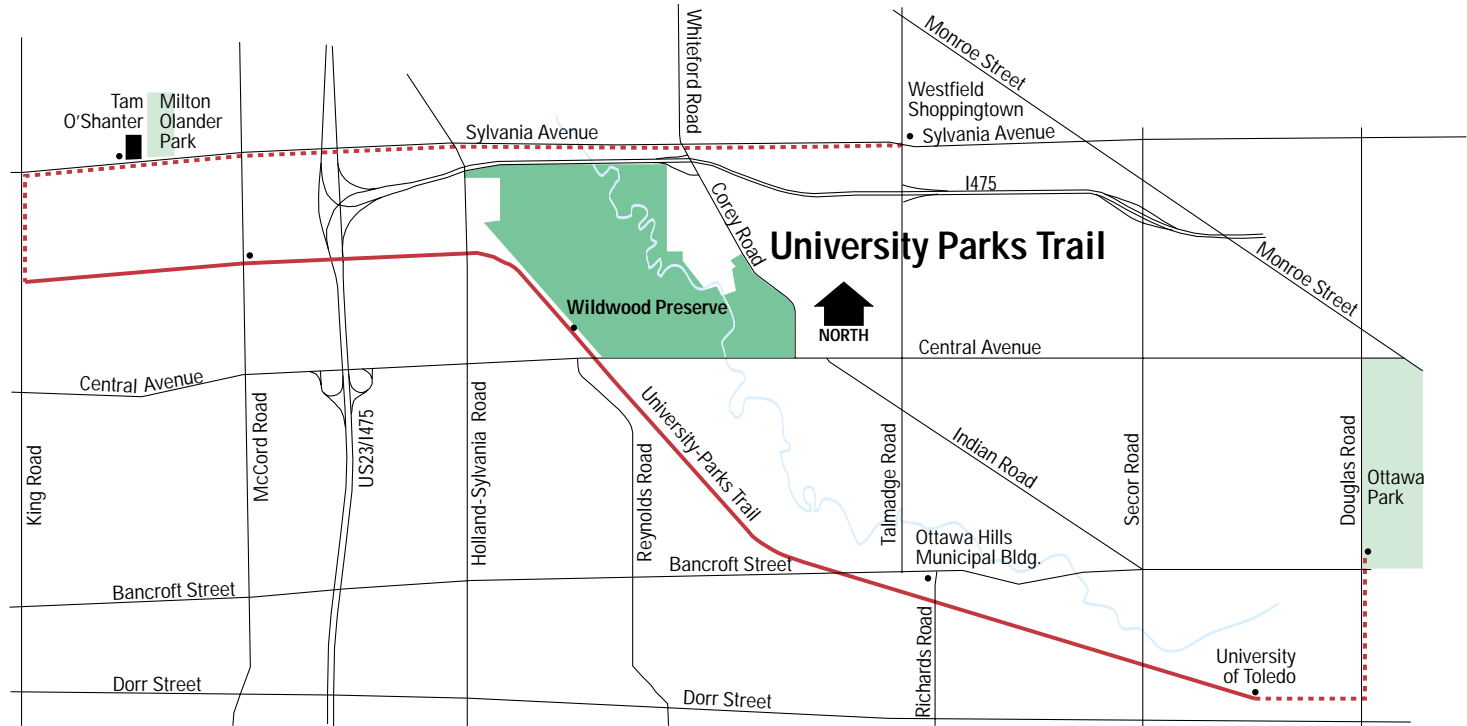

University/Parks Trail

Trails

Access Points with Parking

- University of Toledo to King Road
- Westfield Shoppingtown (street connection)
- Tam O'Shanter (street connection)
- McCord Road
- Wildwood Preserve Metropark
- Ottawa Hills Municipal Building
- University of Toledo
- Ottawa Park (street connection)

One Way Miles

6.3

Wabash-Cannonball Trail

Trails

Access Points with Parking

- North Fork (paved)
 - Fallen Timbers Monument
 - Monclova School
 - Monclova Municipal Building
 - Oak Openings Preserve
- South Fork (paved)
 - Whitehouse Park

One Way Miles

9

10

The Towpath Trail

Trails

Access Points with Parking

- Farnsworth to Bend View
 - Boat Launch
 - Bend View (opening 2007)
- Providence to Bend View
 - Canal Experience
 - Providence Dam Area

One Way Miles

2.2

6.1

Total

8.3