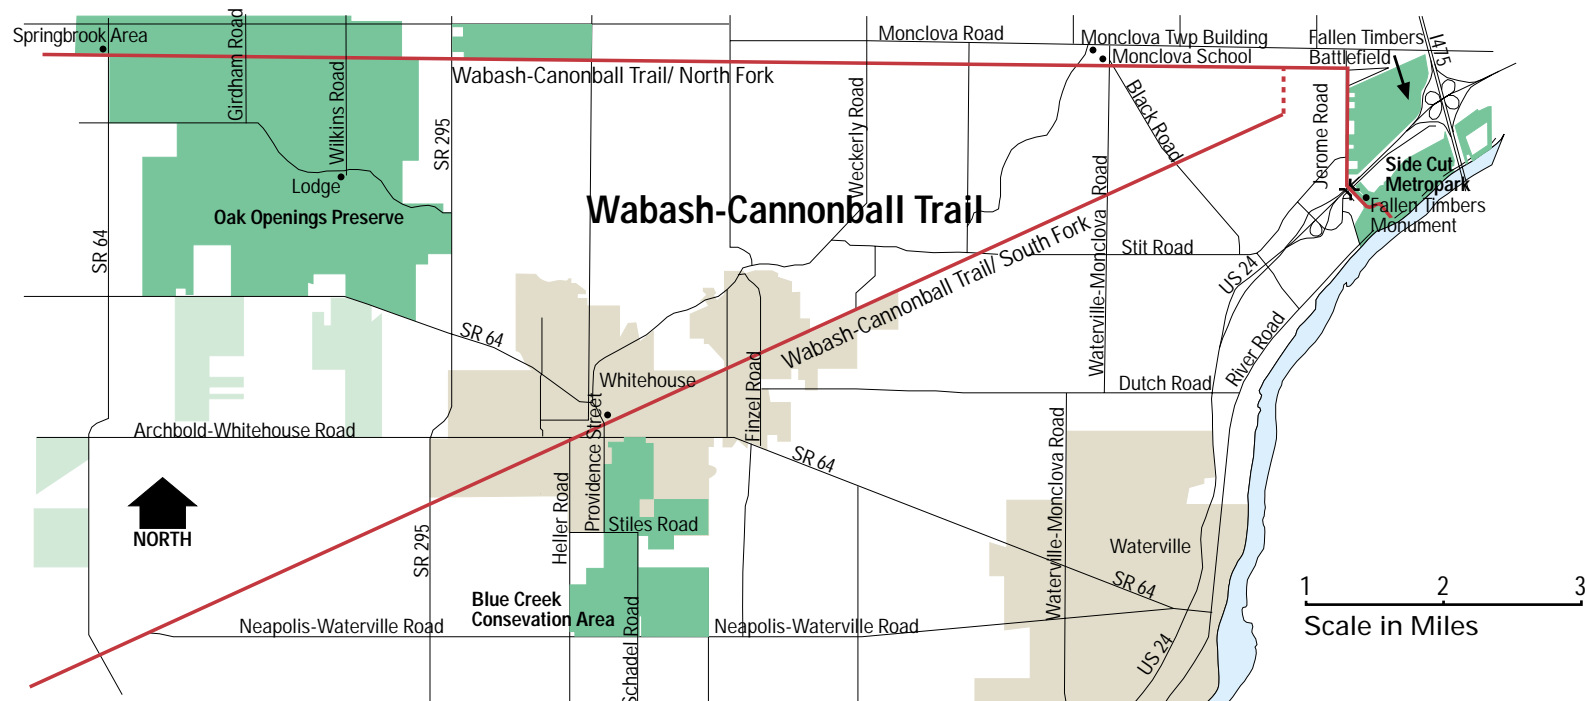

University/Parks Trail

Trails

Access Points with Parking

- University of Toledo to King Road
- Westfield Shoppingtown (street connection)
- Tam O'Shanter (street connection)
- McCord Road
- Wildwood Preserve Metropark
- Ottawa Hills Municipal Building
- University of Toledo
- Ottawa Park (street connection)

One Way Miles

6.3

Wabash-Cannonball Trail

Trails

Access Points with Parking

- North Fork (paved)
 - Fallen Timbers Monument
 - Monclova School
 - Monclova Municipal Building
 - Oak Openings Preserve
- South Fork (paved)
 - Whitehouse Park

One Way Miles

9

10

The Towpath Trail

Trails

Access Points with Parking

- Farnsworth to Bend View
 - Boat Launch
 - Bend View (opening 2007)
- Providence to Bend View
 - Canal Experience
 - Providence Dam Area

One Way Miles

2.2

6.1

Total

8.3