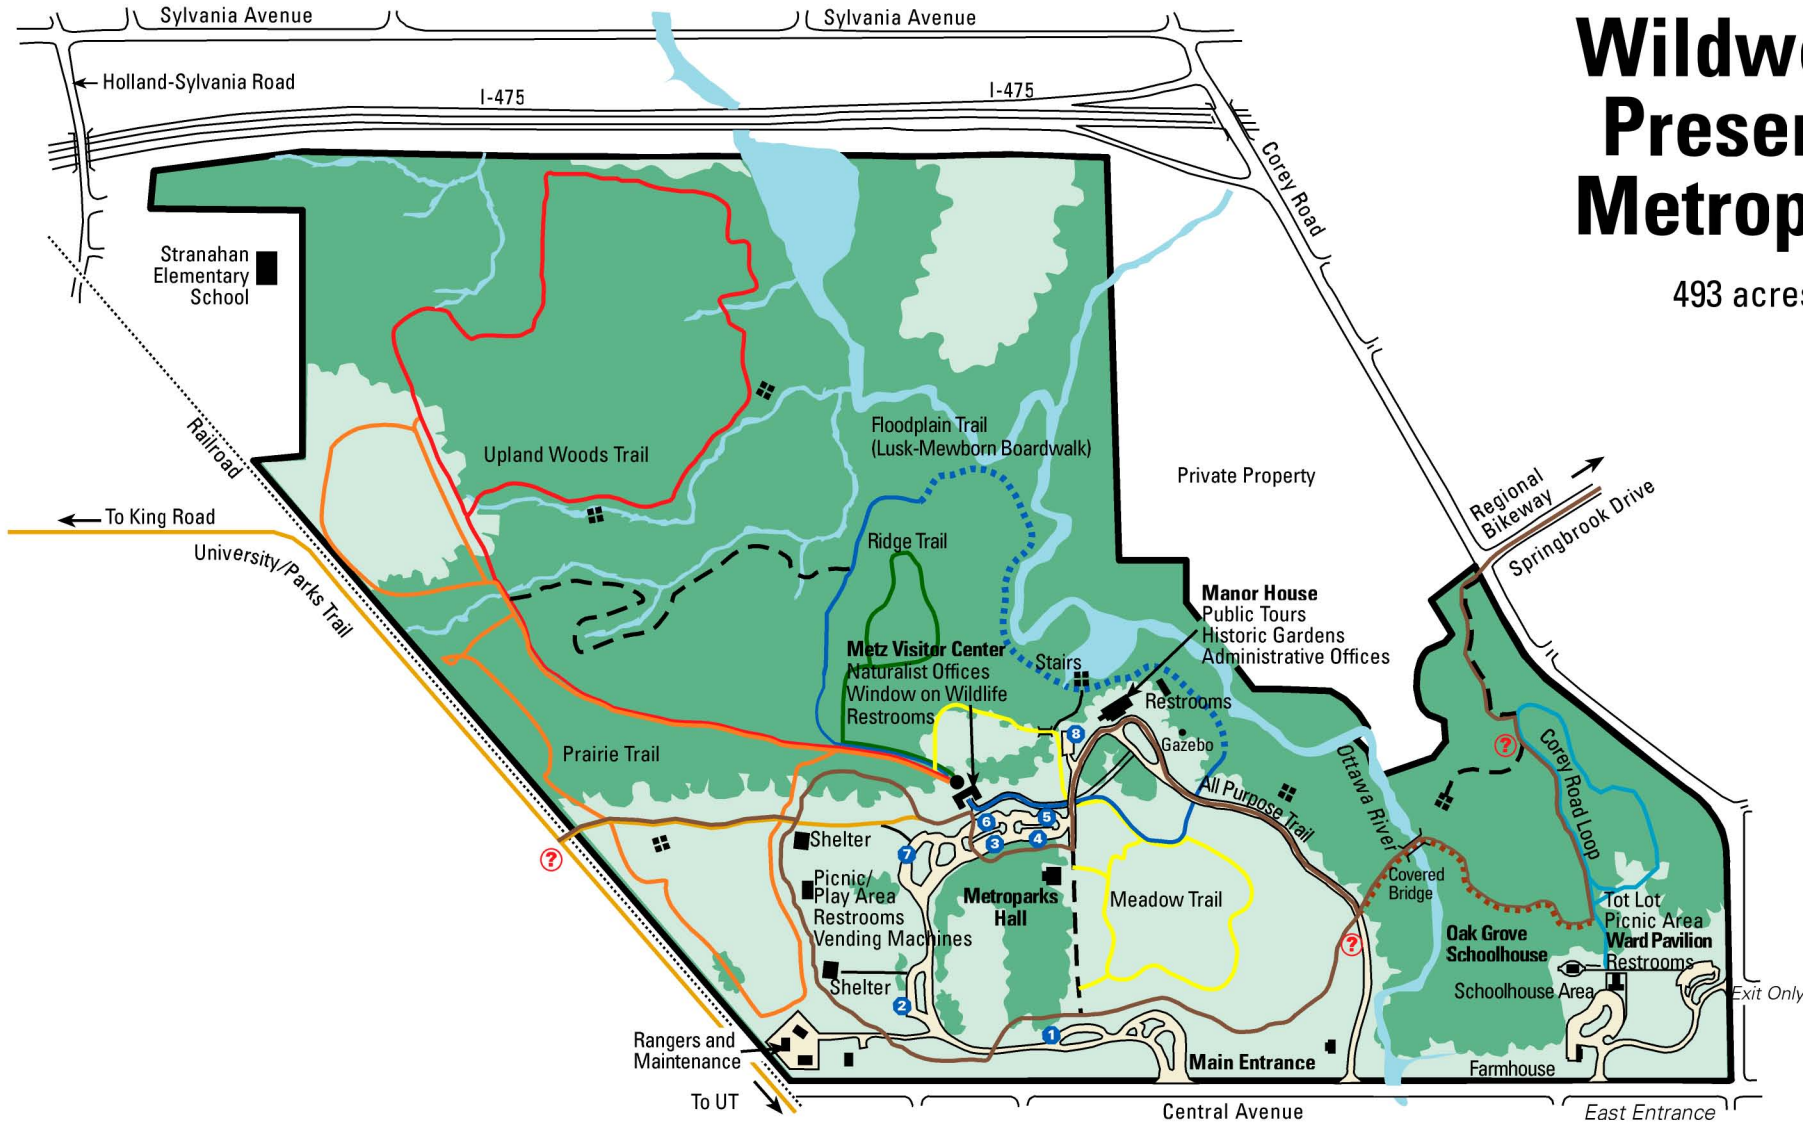

Wildwood Preserve Metropark

493 acres

Trails		Round Trip Miles	
	Walking		
Red	Upland Woods Trail	2.3	All walking trails may be used for skiing.
Blue	Floodplain Trail	1.4	Grassland & Thicket
Green	Ridge Trail	0.8	Forested Area
Yellow	Meadow Trail	1.2	Overlook
Orange	Prairie Trail	2.1	Trailhead
Lt. Blue	Corey Rd. Loop	0.6	Information Plaza
	All Purpose Trail	3.3	Trail Connector
Brown			Boardwalk (Floodplain Trail)
			Boardwalk (All Purpose Trail)
			Regional Bikeway
			Parking Lot
University/Parks Trail		One Way Miles	
		6.3	